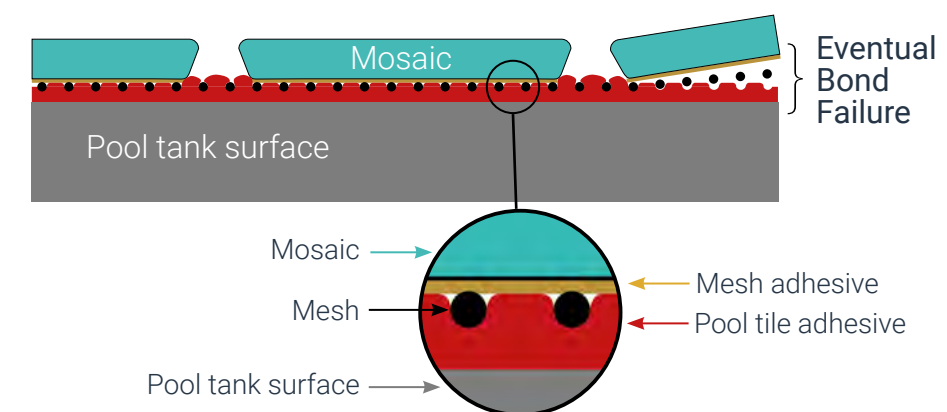

Waterline Ready. Beautiful and easy to clean, our mosaics are a practical option

25% Faster to Install. Easy to handle, manipulate and cut; our mosaic sheets cover fast due to a 495mm x 312mm oversized format.

Waterline Ready. Beautiful and easy to clean, our mosaics are a practical option

Stable in all conditions. Jointpoint® does not expand or contract like mesh or paper backed systems

Ultimate Pool Mosaics

With up to 95% of the mosaic sheet's 'grip surface' available, there's nothing to come between the tiles and the tile adhesive. Better contact and less complexity = greater adhesion.

Typical mesh-backed mosaics

Mesh and mesh-adhesives act as a barrier to proper bonding between the mosaics and the pool tank surface. Air pockets trapped around the mesh weaken grip and can allow water ingress.

◀ The page opposite shows Shimmer Grey pre and post completion