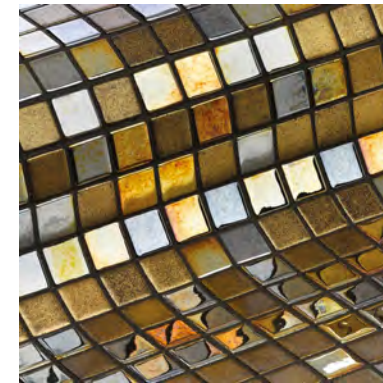

The Zen range includes 12 slip-resistant **SR** colours

25mm mosaics in a 495mm x 312mm sheet

Corners and Coves
are available in selected colours.
See page 50 for details

Other options in this finish:

 Carrara SM-CARRMOS	 Ash SM-ASHMOS	 Pale Cherry SM-PLCHMOS	 Oak SM-OAKMOS	 Dolerite SM-DOLEMOS	 Riverstone SM-RVSTMOS
 Creamstone SM-CREMMOS	 Sarsen SM-SARSMOS	 Bluestone SM-BLSTMOS	 Travertino SM-TRAVMOS	 Makauba SM-MAKAMOS	 Palisandro SM-PALIMOS
 Fior Di Bosco SM-FIORMOS	 Sandstone SM-SNSTMOS	 Phyllite SM-PHYLMOS	 Bali Stone SM-BASTMOS	 Black Marble SM-BLKMMOS	 Rustic SM-RUSTMOS

◀ The page opposite shows Alexander in various settings and from varying angles

Cocktails - Alexander

A range of glorious mosaics named after famous cocktails. Like their namesakes, they have been skillfully blended to suit different tastes and moods.