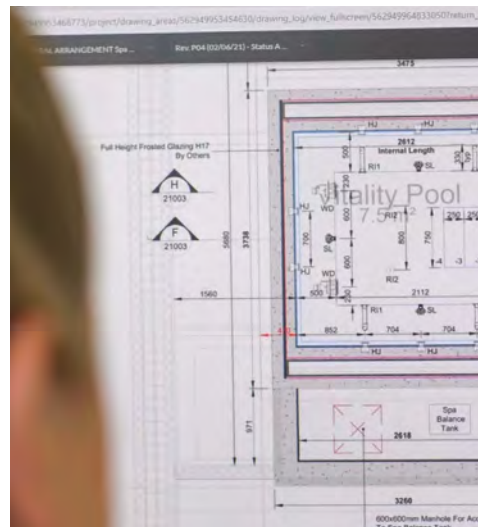

Our dedicated team ensures you experience a seamless journey from the moment you embark on the vision for your dream swimming pool, all the way through to delivery and installation.

Seamless installation

Made to fit precisely within your chosen area, our one-piece luxury tiled pools are assembled off-site then delivered and installed at your location. That means minimal disruption to your landscaping and garden. In addition, one-piece pools are simpler and easier to install than other types of pools, leading to lower overall third-party construction costs. One-piece swimming pool construction is often more efficient and faster than different types of pools too, which means less time on site is required to build it, especially if it's an outdoor swimming pool.

Our focus is on making your ordering and installation journey as simple and smooth as possible by working closely with our in-house team of 50 and our supply chain partners so that our service matches the quality of the market-leading swimming pools that we install. You can feel safe in the knowledge that your one-piece swimming pool installation is handled by trusted and highly knowledgeable professionals, who will provide you with clear communication and updates every step of the way.

Why does my pool look blue?

Look at a glass of water and it is clear and colourless. And yet the water in pools and the sea appear to be shades of blue. Why?

It's all about the light. Sunlight is a spectrum of colours, through the rainbow from red to violet. When the light hits an object, some of the colours will be absorbed and some scattered. For example, an apple looks red because it absorbs all the other colours in the light and scatters only red. Water absorbs different wavelengths of sunlight to different degrees, with the longest wavelengths with the lowest energy being absorbed first. Red is the quickest to be absorbed, then orange then yellow. The blue end of the spectrum travels further through water before being absorbed. The colours disappear underwater in the same order.

The sea seems to be blue because it absorbs all the other colours and only the blue light is scattered or reflected. A glass of water is too small an amount for the reflection of the blue light to be obvious, but when you fill a white bath with water you will see a blue tint. Clean water always appears blue, and deeper water appears more deeply blue as more of the other colours of the spectrum are absorbed.

At what depth underwater do colours disappear?

Red 4.6m
Orange 7.6m
Yellow 10.7m – 13.7m
Green 21.3m – 22.8m