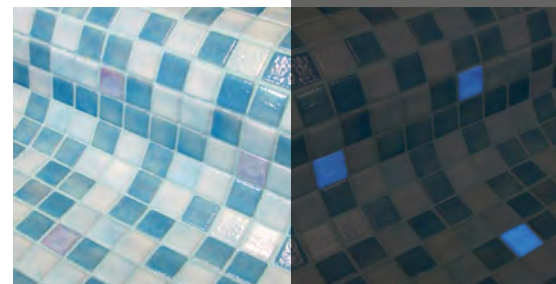

Aquila
SM-AQLMOS