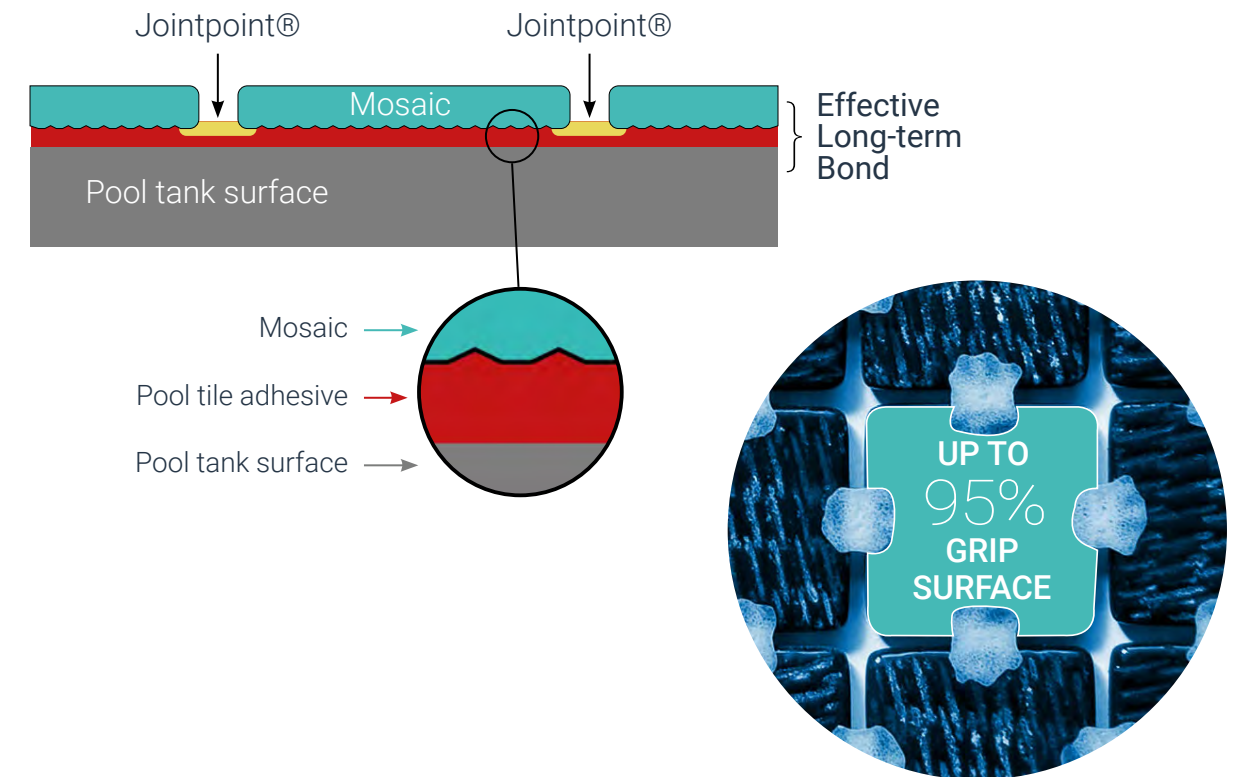

Waterline Ready. Beautiful and easy to clean, our mosaics are a practical option

25% Faster to Install. Easy to handle, manipulate and cut; our mosaic sheets cover fast due to a 495mm x 312mm oversized format.

Waterline Ready. Beautiful and easy to clean, our mosaics are a practical option

Stable in all conditions. Jointpoint® does not expand or contract like mesh or paper backed systems

Ultimate Pool Mosaics

With up to 95% of the mosaic sheet's 'grip surface' available, there's nothing to come between the tiles and the tile adhesive. Better contact and less complexity = greater adhesion.

Typical mesh-backed mosaics

Mesh and mesh-adhesives act as a barrier to proper bonding between the mosaics and the pool tank surface. Air pockets trapped around the mesh weaken grip and can allow water ingress.

◀ The page opposite shows Shimmer Grey pre and post completion