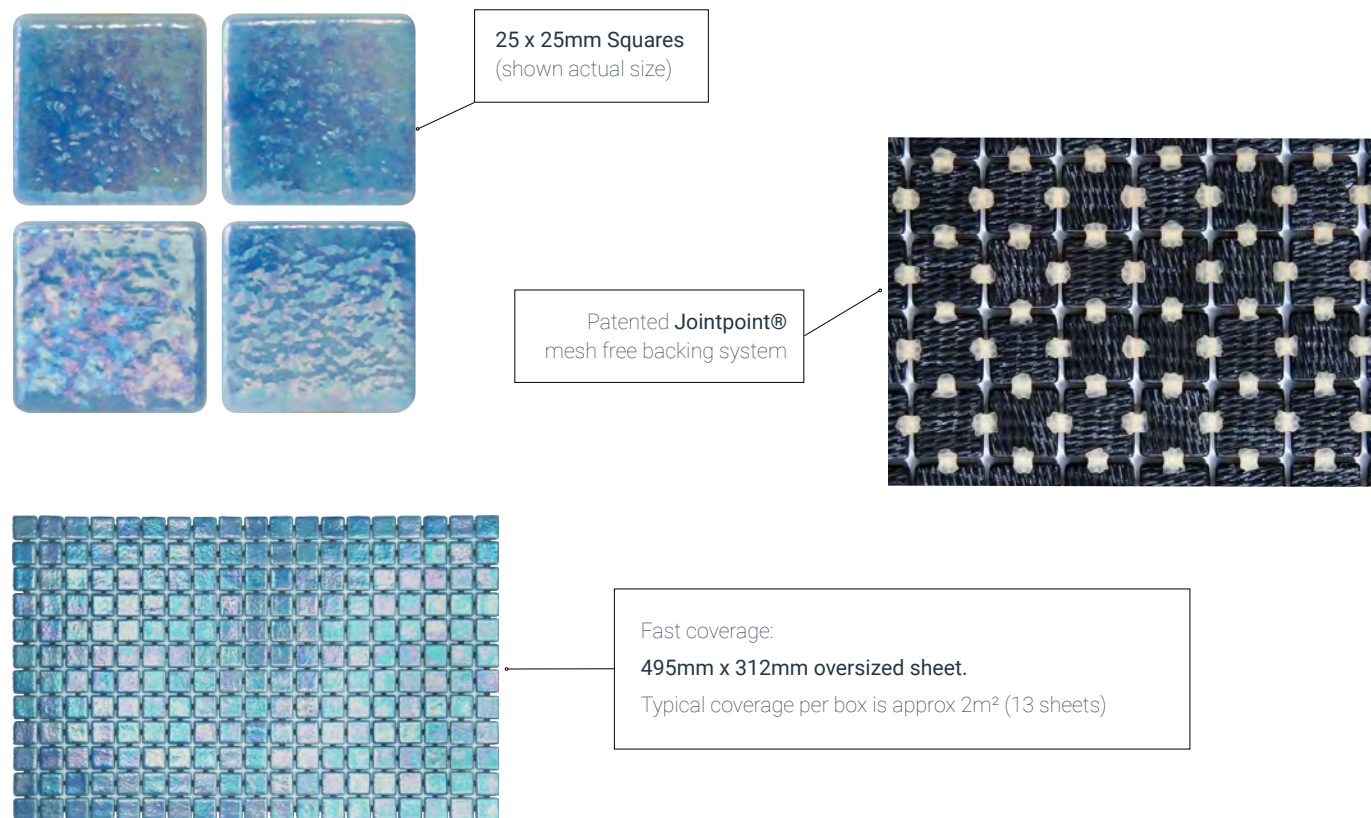

Why choose mosaics from One by Aqua Platinum?

Jointpoint® mosaics are exclusive to us and provide the following advantages;

No mesh to fail. The patented 'no mesh backing' Jointpoint® system offers up to 95% of the surface area available for adhesive application – resulting in a stronger bond and superior grip

TCNA ANSI A137.2-2012 approved. Thermal Shock Resistance of Glass Tile

European Quality. Designed and manufactured in Europe to the highest standards

Personalised Print. Bespoke digital printing is available for unique creations

100% Recycled Glass. 'ISO 14021 Product Environmental Certified' recycled glass. We just add the colours and the jointing system

Foot Friendly. With a gentle pillowed edge and our non-abrasive Safe Step® slip resistant options available, comfort is key! The soft edges also allow the mosaic sheets to easily follow curves

Perfectly Co-ordinated. We offer matching internal and external pieces for corners and step edges

Waterline Ready. Beautiful and easy to clean, our mosaics are a practical option

25% Faster to Install. Easy to handle, manipulate and cut; our mosaic sheets cover fast due to a 495mm x 312mm oversized format.

Waterline Ready. Beautiful and easy to clean, our mosaics are a practical option

Stable in all conditions. Jointpoint® does not expand or contract like mesh or paper backed systems