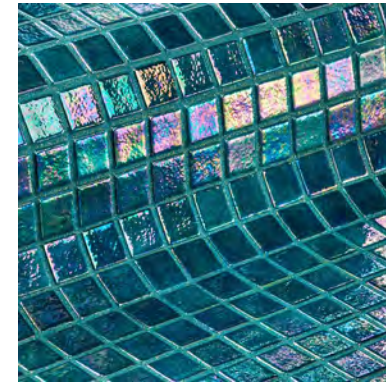

Oasis
SM-OASMIXMOS

Zafiro
SM-ZAFRMOS

◀ The page opposite shows Jade in various settings and from varying angles

Iris - Jade

Choose Iris for dazzling iridescence and stunning colours.

Slip Resistant 'Safe Step' options are available in the following colours:
Azur / Cobre / Cuarzo / Jade / Ocean / Perla / Zafiro