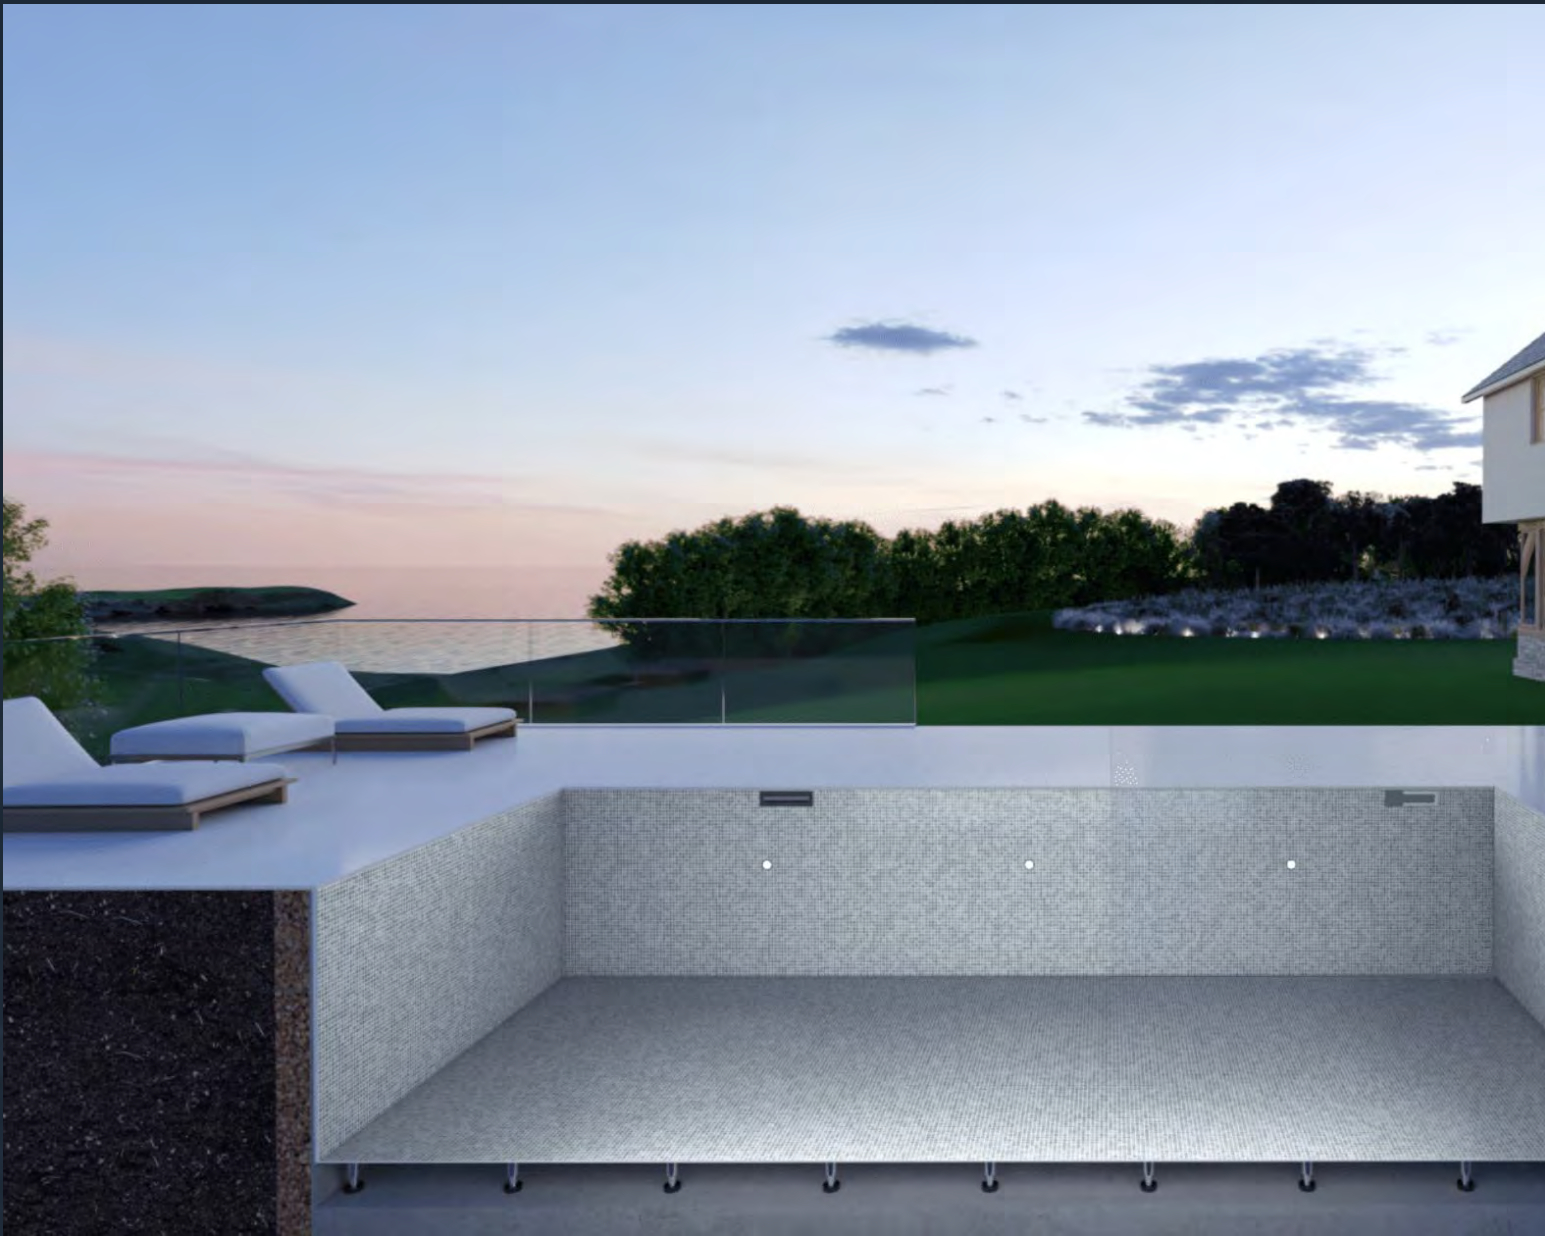

Savoy 20mm

Beige / Grigio

900 x 200 x 20mm Full RE

Savoy Grigio

ONE

LUXURY ONE PIECE POOLS
BY AQUA PLATINUM

Our experienced sales team are on hand and would love to discuss your project.
Let's create beautiful, life-enhancing Pools & Spas together.